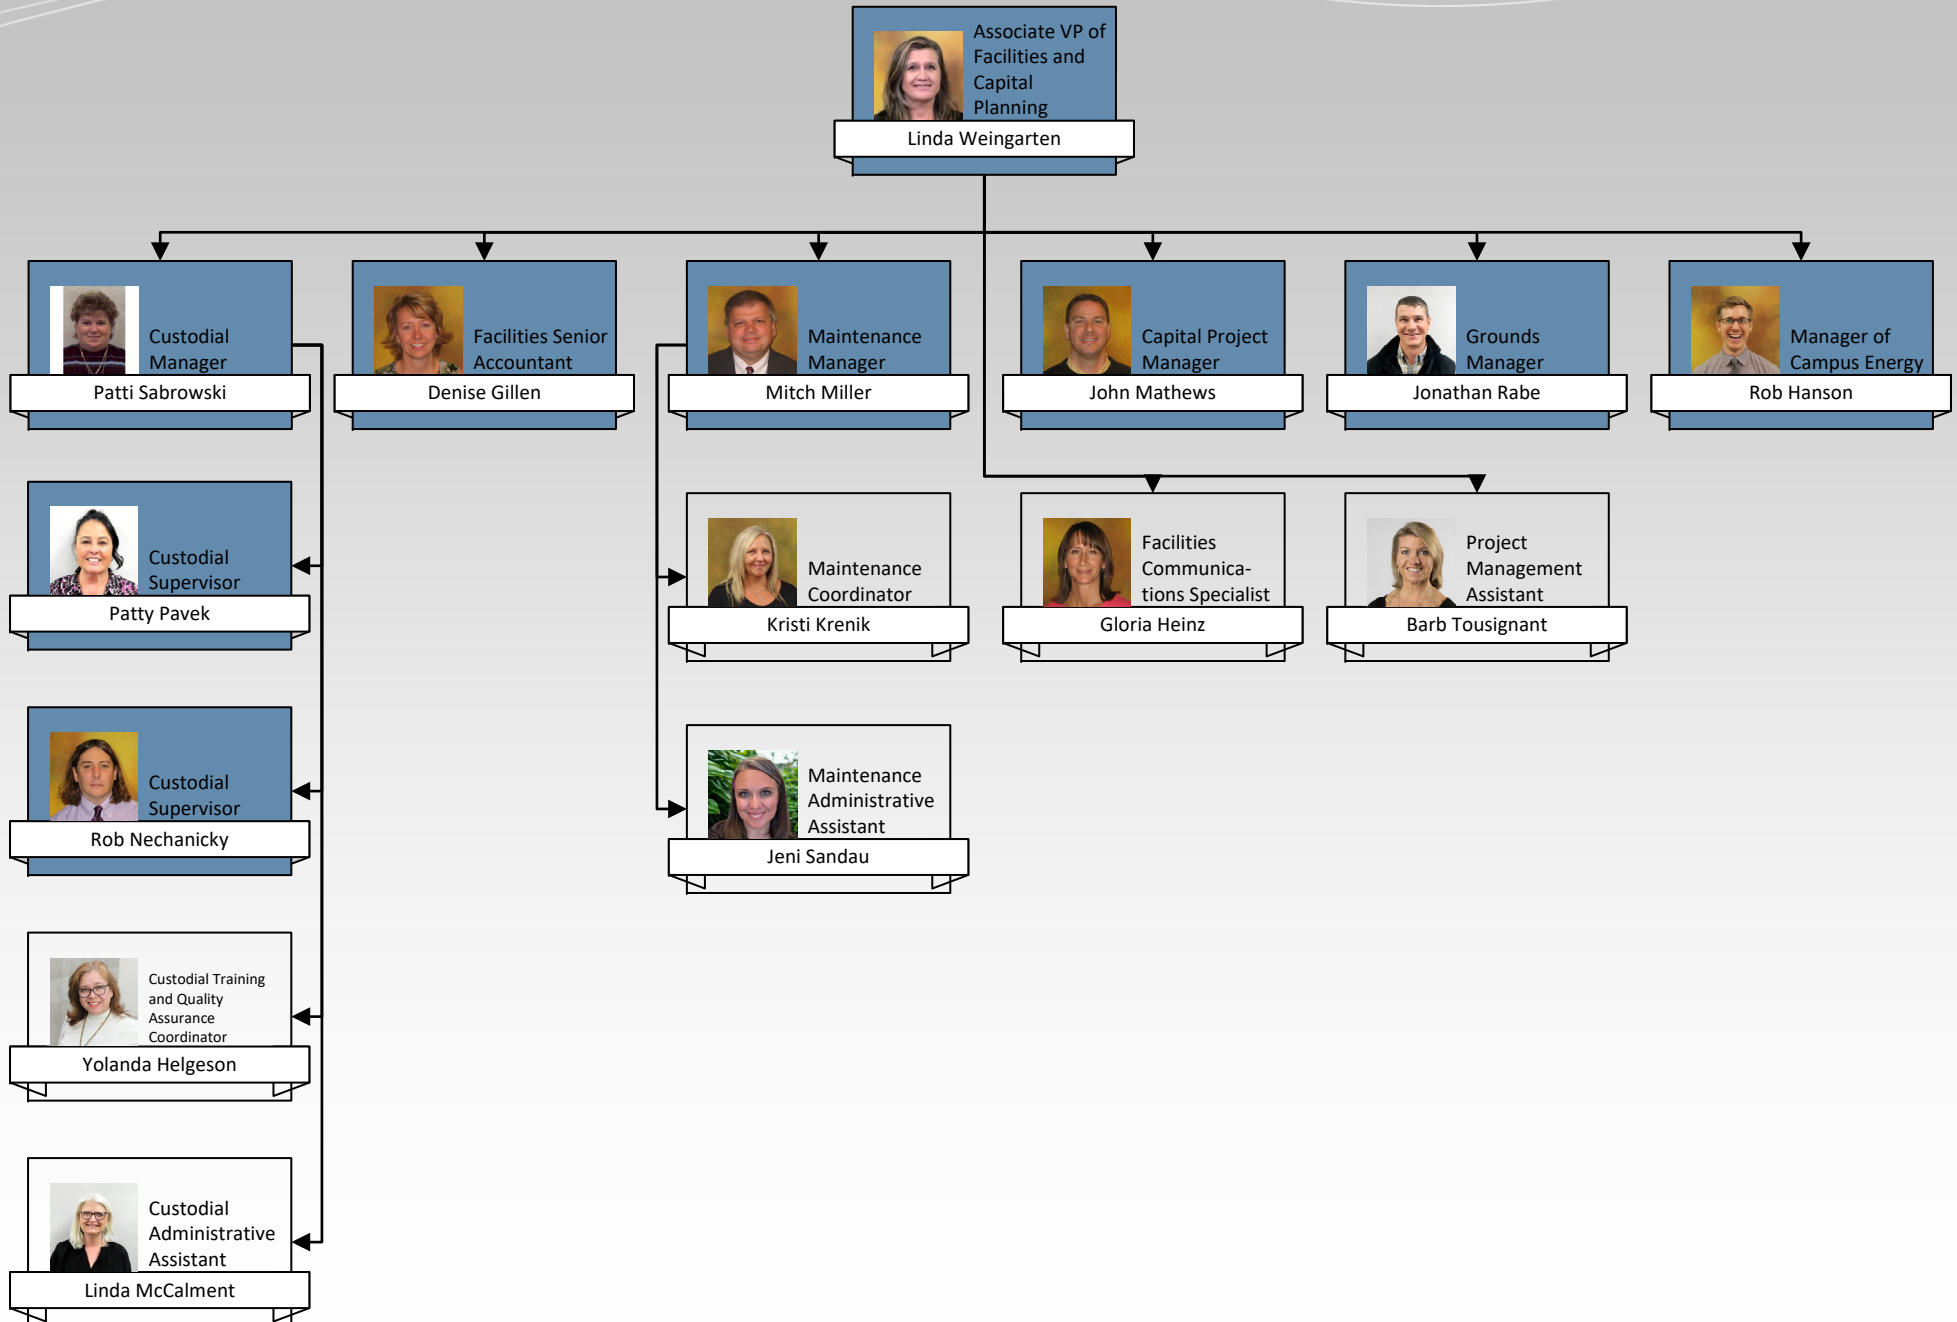

# FACILITIES DEPARTMENT

# CUSTODIAL SERVICES

# CUSTODIAL SERVICES – A.M.

Lead Maintenance Engineer  
Bill Winter

Maintenance Engineer  
Aaron Anderson

Maintenance Electrician  
Doug Richter

Maintenance Engineer  
Nate Malecha

Maintenance Engineer  
Nick Malecha

Carpenter Lead  
Dennis Bolan