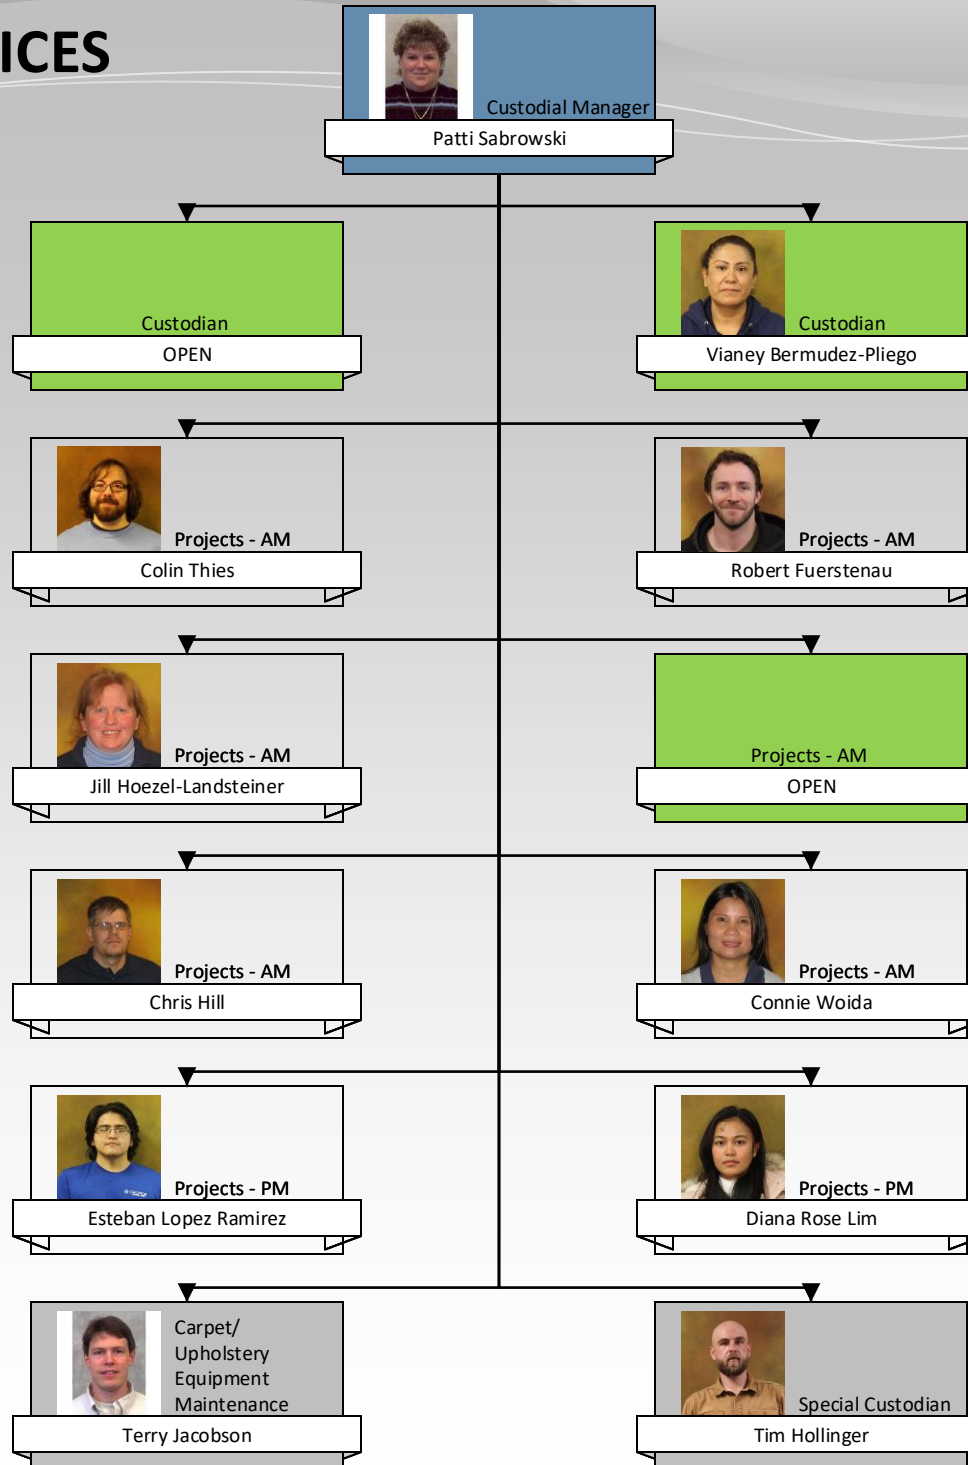

# FACILITIES DEPARTMENT

# CUSTODIAL SERVICES – A.M.

Custodial Supervisor  
Lori Pete

Custodian  
Lindsey Hanson

Custodian  
OPEN

Custodian  
Fran Berg

Custodian  
Rick Thomez

Custodian  
Ana Romero

Custodian  
Wyatt Halverson