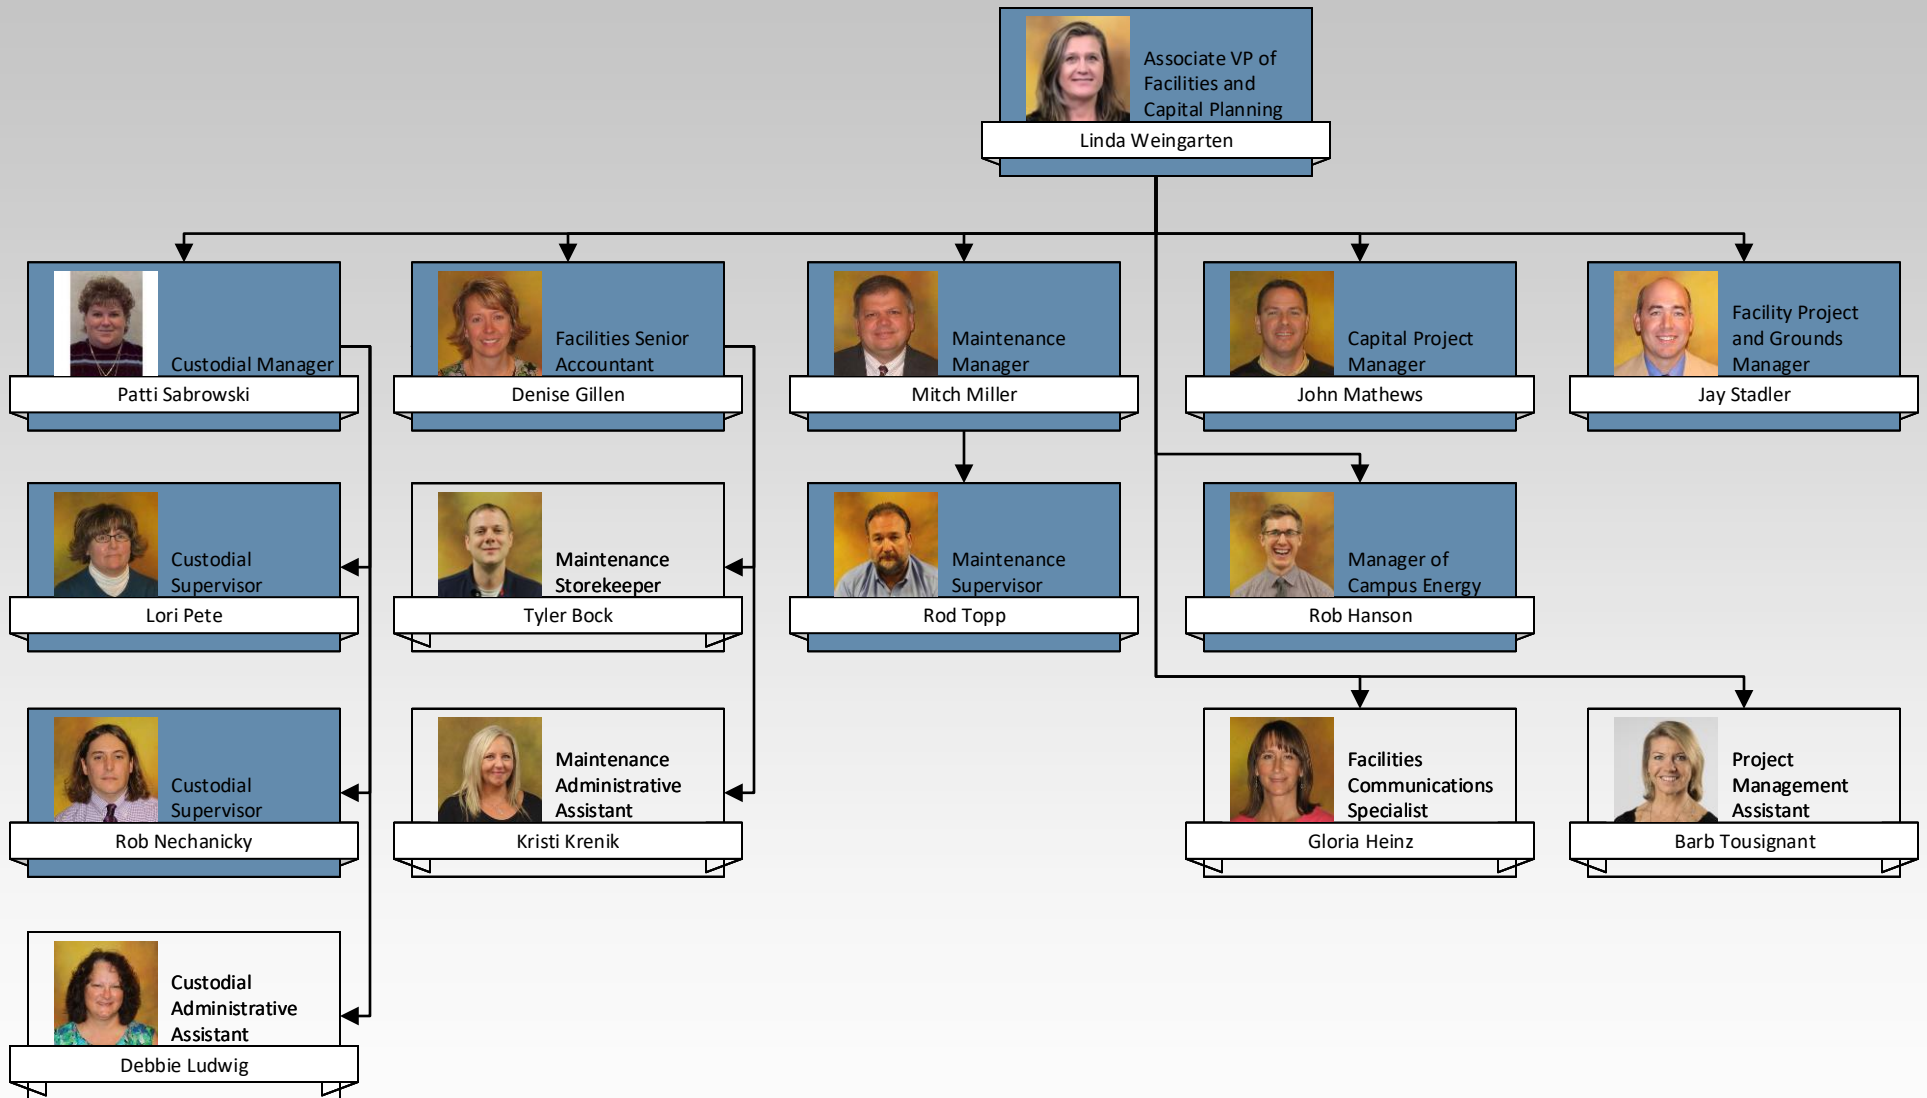

# FACILITIES DEPARTMENT

# CUSTODIAL SERVICES – A.M.

Custodial Supervisor  
Lori Pete

Custodian  
Lindsey Hanson

Custodian  
OPEN

Custodian  
Fran Berg

Custodian  
Rick Thomez

Custodian  
Ana Romero

Custodian  
Wyatt Halverson

# MAINTENANCE DEPARTMENT

Maintenance Manager  
Mitch Miller

Senior Climate Control  
Jeff Mason

Chief Operating Engineer  
Rodney Peterson

Maintenance Supervisor  
Rod Topp

Lead Maintenance Engineer  
Bill Winter

Master Plumber  
Brian Nordland

Maintenance Plumber  
Justin Predmore