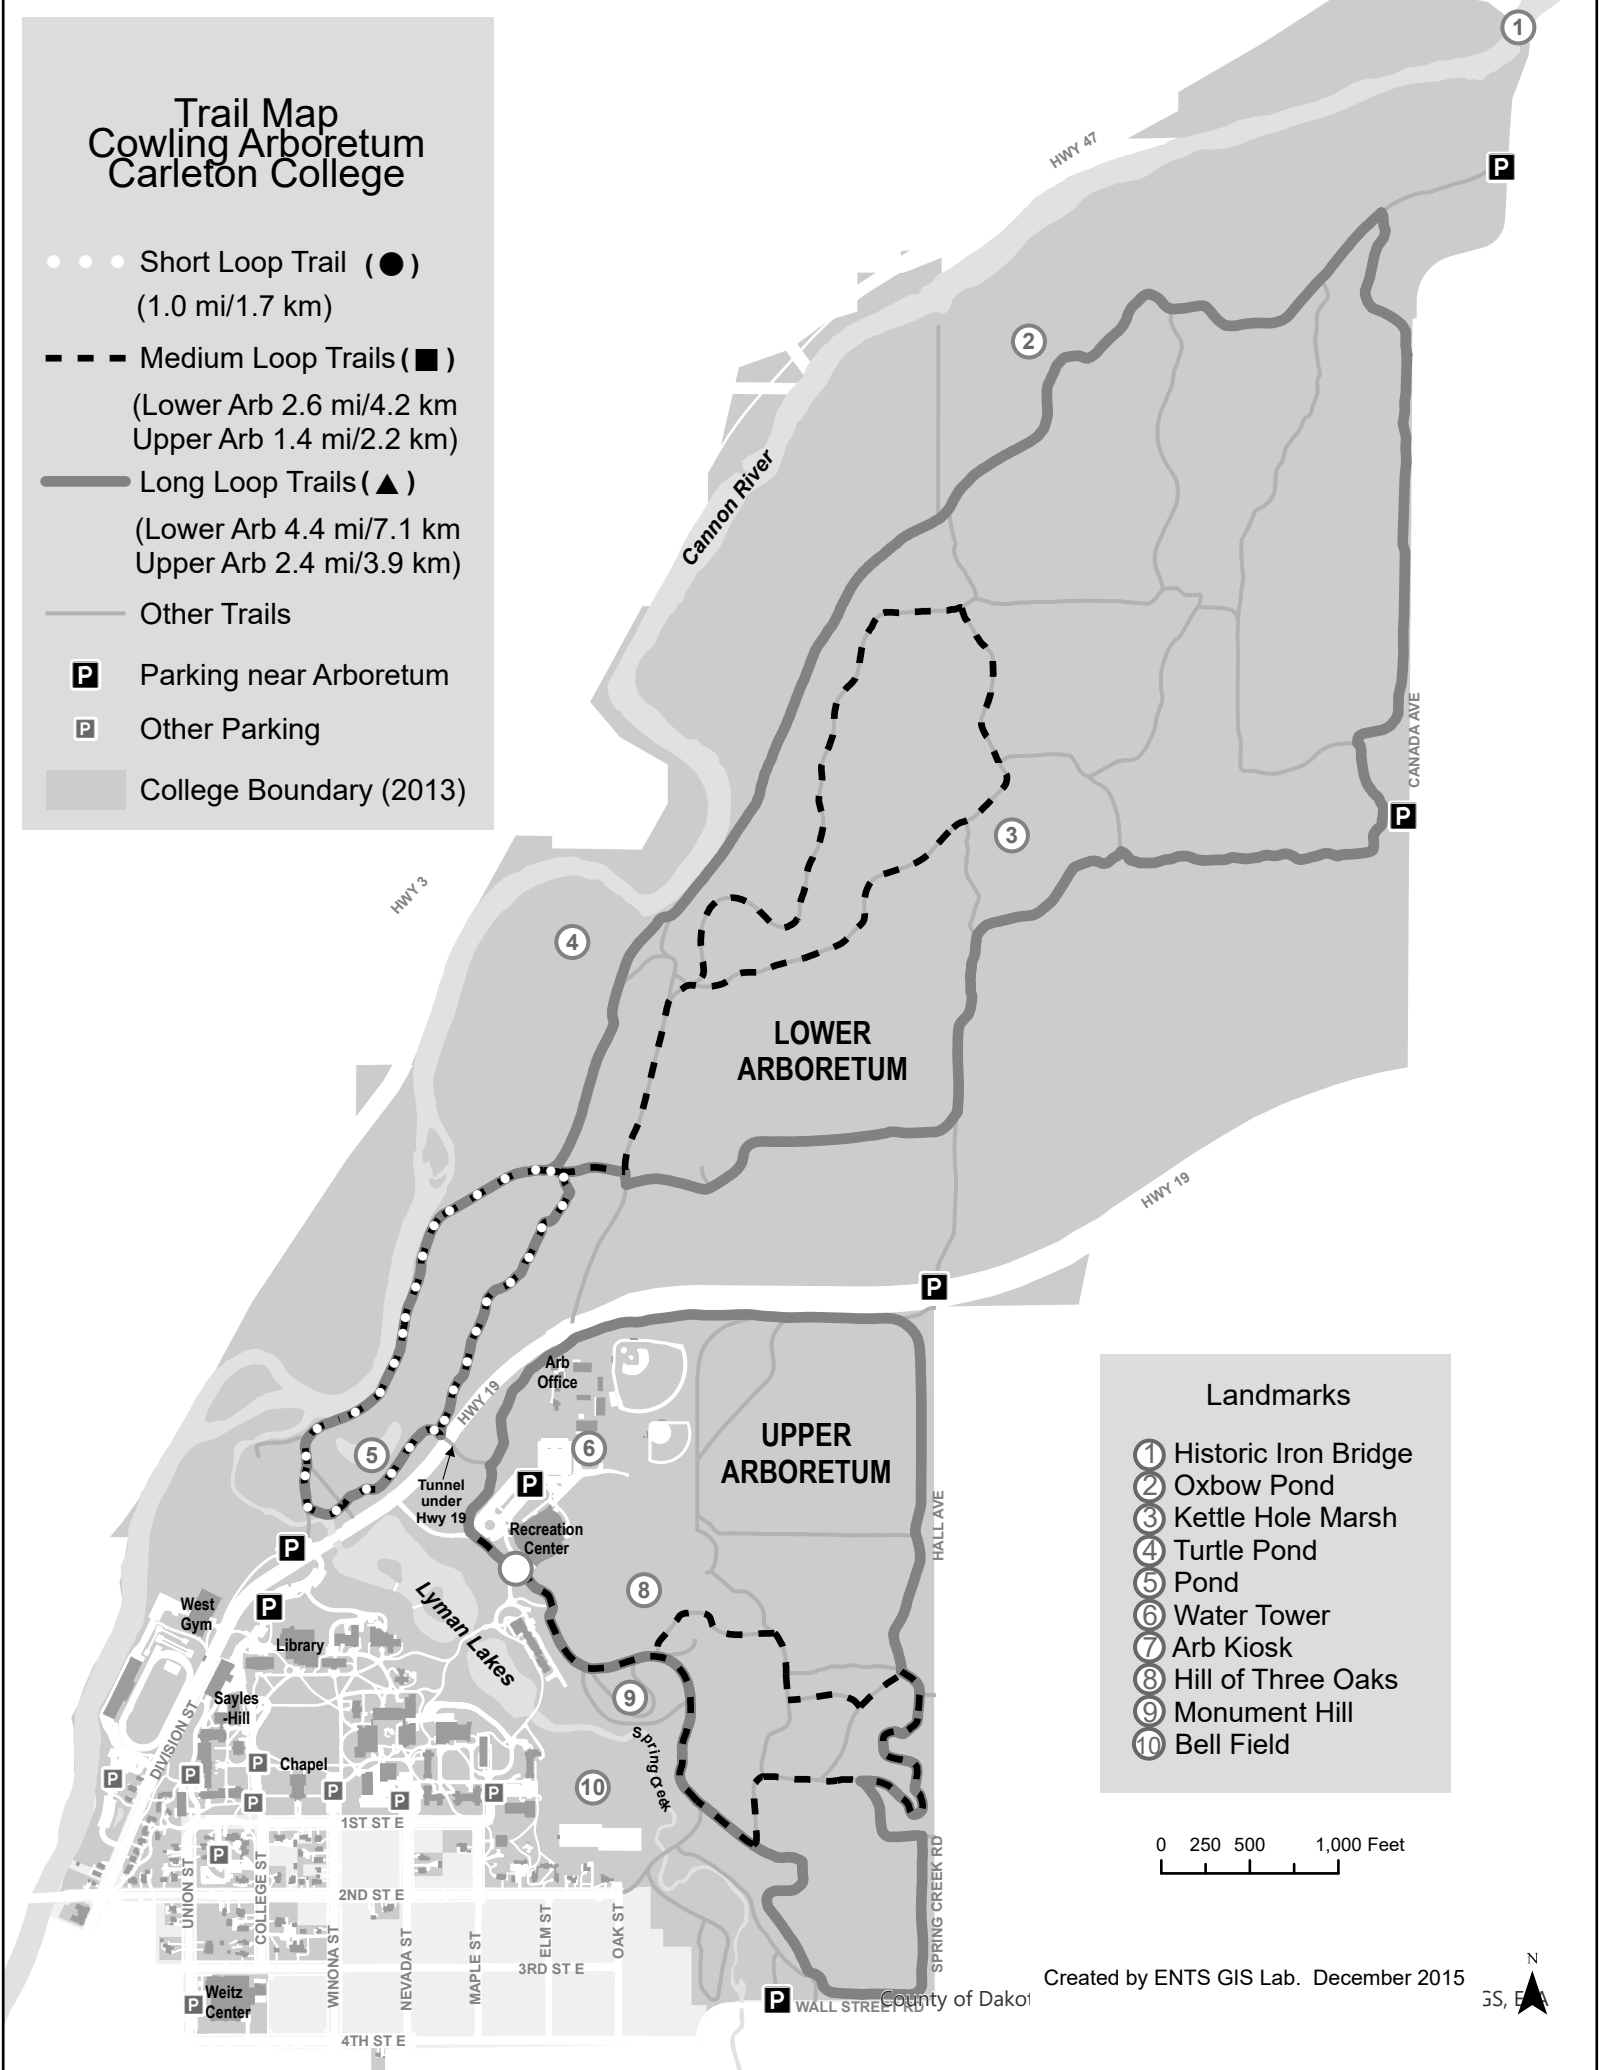

Trail Map Cowling Arboretum Carleton College

- • • Short Loop Trail (●)
(1.0 mi/1.7 km)
- - - Medium Loop Trails (■)
(Lower Arb 2.6 mi/4.2 km
Upper Arb 1.4 mi/2.2 km)
- Long Loop Trails (▲)
(Lower Arb 4.4 mi/7.1 km
Upper Arb 2.4 mi/3.9 km)
- Other Trails
- P** Parking near Arboretum
- P** Other Parking
- College Boundary (2013)

- ### Landmarks
- ① Historic Iron Bridge
 - ② Oxbow Pond
 - ③ Kettle Hole Marsh
 - ④ Turtle Pond
 - ⑤ Pond
 - ⑥ Water Tower
 - ⑦ Arb Kiosk
 - ⑧ Hill of Three Oaks
 - ⑨ Monument Hill
 - ⑩ Bell Field

Created by ENTS GIS Lab. December 2015

County of Dako